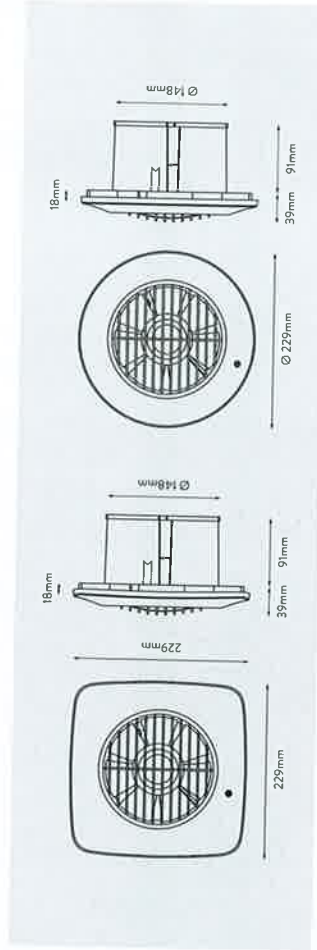

Simply Silent™ DX150 6"/150mm axial extract fan range

The Simply Silent™ DX150 intermittent extract fan range is designed for those looking for something conventional, with a modern twist. These fans control humidity, odours and mould growth effectively in kitchens, utility rooms, larger bathrooms and individual offices. Suitable for both wall and ceiling fitting. The DX150 range has two speeds, selectable at install.

Domestic

Domestic

Product Selector	DX150
Speeds	2
Extract Performance (l/s)	60/67
Extract Performance (m³/h)	214/241
Electrical Power Rating (W)	15/22.6
Specific Fan Power (SFP) (W/l/s)	0.25/0.34
Sound Pressure Level (dBA@3m)	39/42
IP Rating	IPX4

Low Speed	High Speed
Static Pressure (Pa)	Static Pressure (Pa)
Flow rate in m³/h	Flow rate in m³/h
0	241.10
2.6	228.76
5.4	215.72
8	201.85
11.5	186.94
13.6	170.74
16.3	152.82
18.3	132.49
20.2	108.37
21.3	76.90
25.3	0.00

Product Features	DX150S	DX150TS	DX150PS	DX150HTS	DX150R	DX150TR	DX150PR	DX150HTR
Reference Number	93070AW	93072AW	93074AW	93076AW	93071AW	93073AW	93075AW	93077AW
Trade Price	£53.99	£63.00	£63.00	£90.00	£53.99	£63.00	£63.00	£90.00
Design	■	■	■	■	●	●	●	●
Standard	✓				✓			
Timer (Adjustable 30s - 30mins)		✓		✓		✓		✓
Pullcord			✓				✓	
Humidistat				✓				✓
Backdraught Shutter	✓	✓	✓	✓	✓	✓	✓	✓