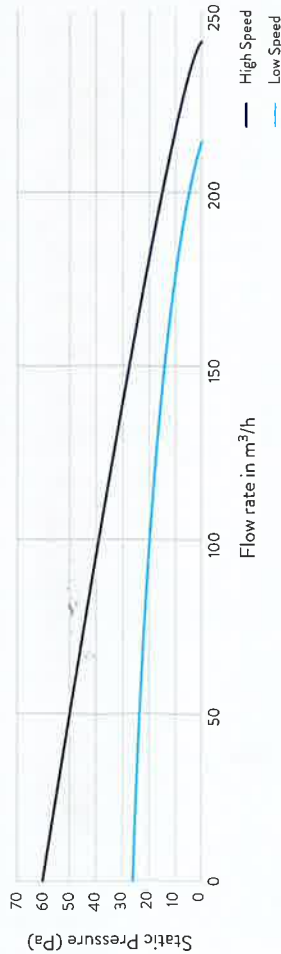

Simply Silent™ DX150 6"/150mm axial extract fan range

The Simply Silent™ DX150 intermittent extract fan range is designed for those looking for something conventional, with a modern twist. These fans control humidity, odours and mould growth effectively in kitchens, utility rooms, larger bathrooms and individual offices. Suitable for both wall and ceiling fitting. The DX150 range has two speeds, selectable at install.

Domestic

Domestic

Product Selector	DX150
Speeds	2
Extract Performance (l/s)	60/67
Extract Performance (m³/h)	214/241
Electrical Power Rating (W)	15/22.6
Specific Fan Power (SFP) (W/l/s)	0.25/0.34
Sound Pressure Level (dBA@3m)	39/42
IP Rating	IPX4

Low Speed	High Speed
Static Pressure (Pa)	Static Pressure (Pa)
Flow rate in m³/h	Flow rate in m³/h
0	241.10
2.6	228.76
5.4	215.72
8	201.85
11.5	186.94
13.6	170.74
16.3	152.82
18.3	132.49
20.2	108.37
21.3	76.90
25.3	0.00

Product Features	DX150S	DX150TS	DX150PS	DX150HTS	DX150R	DX150TR	DX150PR	DX150HTR
Reference Number	93070AW	93072AW	93074AW	93076AW	93071AW	93073AW	93075AW	93077AW
Trade Price	£53.99	£63.00	£63.00	£90.00	£53.99	£63.00	£63.00	£90.00
Design	■	■	■	■	●	●	●	●
Standard	✓				✓			
Timer (Adjustable 30s - 30mins)		✓		✓		✓		✓
Pullcord			✓				✓	
Humidistat				✓				✓
Backdraught Shutter	✓	✓	✓	✓	✓	✓	✓	✓