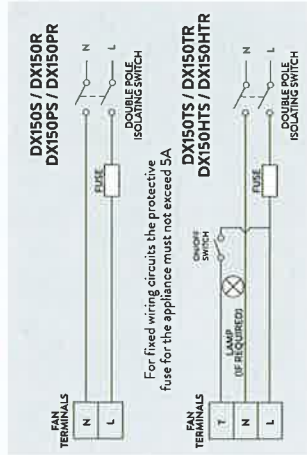

Simply Silent™ DX150 6"/150mm axial extract fan range

The Simply Silent™ DX150 intermittent extract fan range is designed for those looking for something conventional, with a modern twist. These fans control humidity, odours and mould growth effectively in kitchens, utility rooms, larger bathrooms and individual offices. Suitable for both wall and ceiling fitting. The DX150 range has two speeds, selectable at install.

Domestic

Domestic

Product Selector	DX150
Speeds	2
Extract Performance (l/s)	60/67
Extract Performance (m³/h)	214/241
Electrical Power Rating (W)	15/22.6
Specific Fan Power (SFP) (W/l/s)	0.25/0.34
Sound Pressure Level (dBA@3m)	39/42
IP Rating	IPX4

Product Features	DX150S	DX150TS	DX150PS	DX150HTS	DX150R	DX150TR	DX150PR	DX150HTR
Reference Number	93070AW	93072AW	93074AW	93076AW	93071AW	93073AW	93075AW	93077AW
Trade Price	£53.99	£63.00	£63.00	£90.00	£53.99	£63.00	£63.00	£90.00
Design	■	■	■	■	●	●	●	●
Standard	✓				✓			
Timer (Adjustable 30s - 30mins)		✓		✓		✓		✓
Pullcord			✓				✓	
Humidistat				✓				✓
Backdraught Shutter	✓	✓	✓	✓	✓	✓	✓	✓