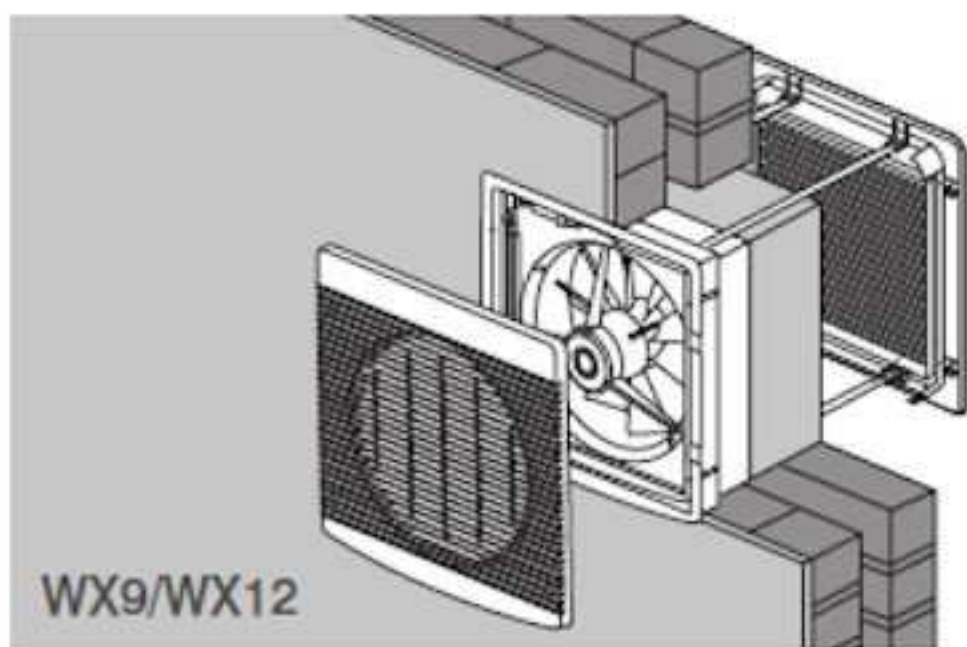

WX6/WX6T

Wall Mounting

Hole diameter: w245 x h268mm

WX9/WX12

Wall Mounting

Hole size: w345 x h375mm (WX9)
w434 x h434mm (WX12)